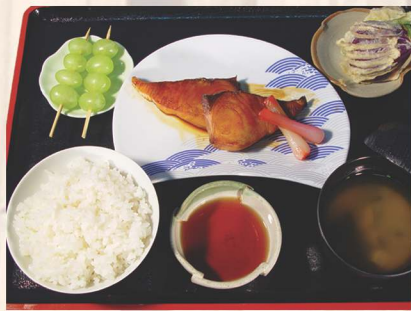

Lunch Set Menu

 *Nihonbashi*

Inspired
fine
Japanese
Cuisine

鳥のからげ定食 1600
Chicken Karage Teishoku

あやめ定食 2000
Ayame Teishoku

鮓定食 1600
Sushi Teishoku

鮭の照り焼き定食 2000
Shake Teriyaki Teishoku

天ぷら定食 1600
Tempura Teishoku

刺身定食 1600
Sashimi Teishoku

さわらのてりやき定食 1600
Teriyaki Seer Teishoku

朝鶏のてりやき定食 1500
Fresh Chicken Teriyaki Teishoku

梅定食 1500
Ume Teishoku

カレーライス定食 1500
Japanese Curry Rice Teishoku (Chicken)

Prices are Inclusive of Taxes & Service Charge.